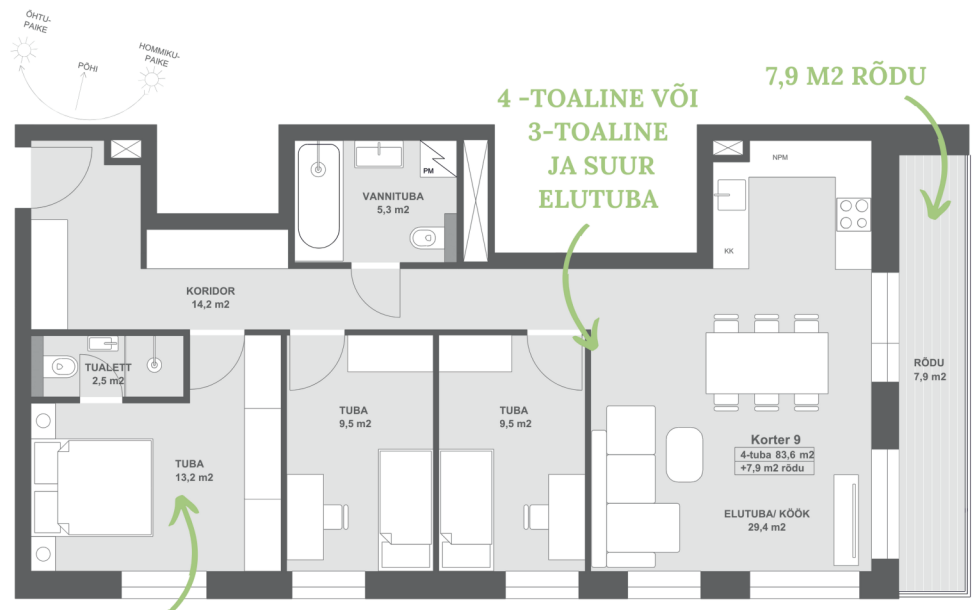

APARTMENT: 9
 FLOOR: 3
 NUMBER OF ROOMS: 3 or 4
 APARTMENT AREA: 83,6 m²
 TERRACE: 7,9 m²

1 Option

PRIVAATSE VANNITOAGA
MASTER MAGAMISTUBA

2 Option