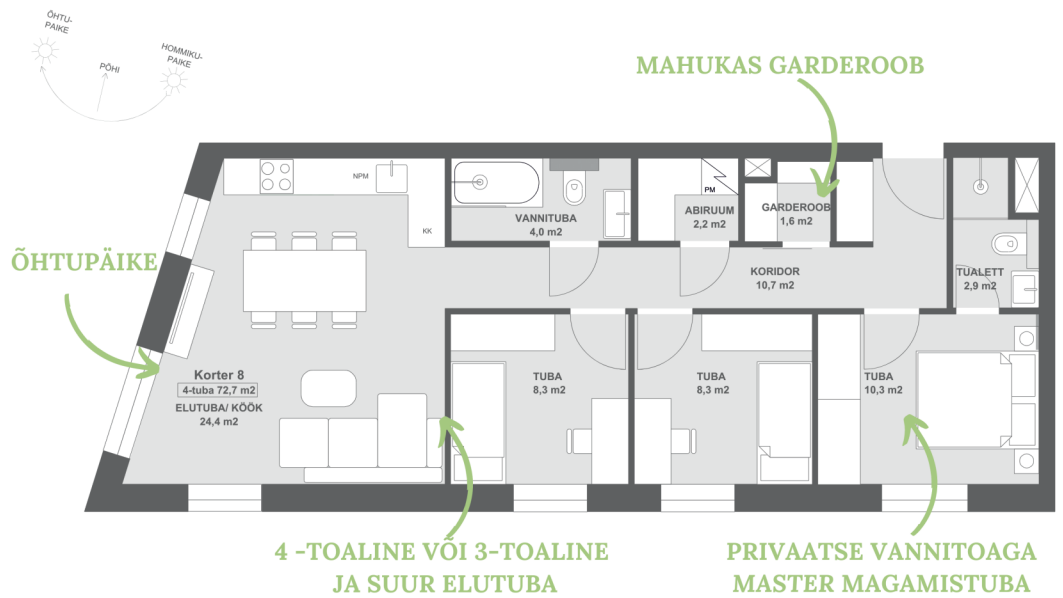

APARTMENT: 8
 FLOOR: 3
 NUMBER OF ROOMS: 3 or 4
 APARTMENT AREA: 72,7 m²
 TERRACE: no

1 Option

2 Option