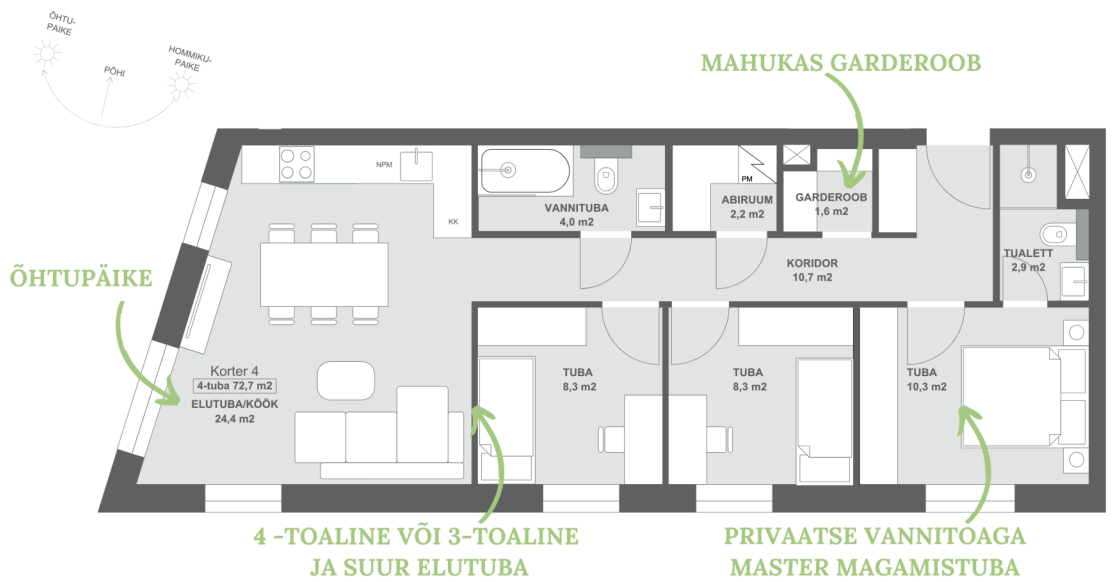

APARTMENT: 4
 FLOOR: 2
 NUMBER OF ROOMS: 3 or 4
 APARTMENT AREA: 72,7 m²
 TERRACE: no

1 Option

2 Option