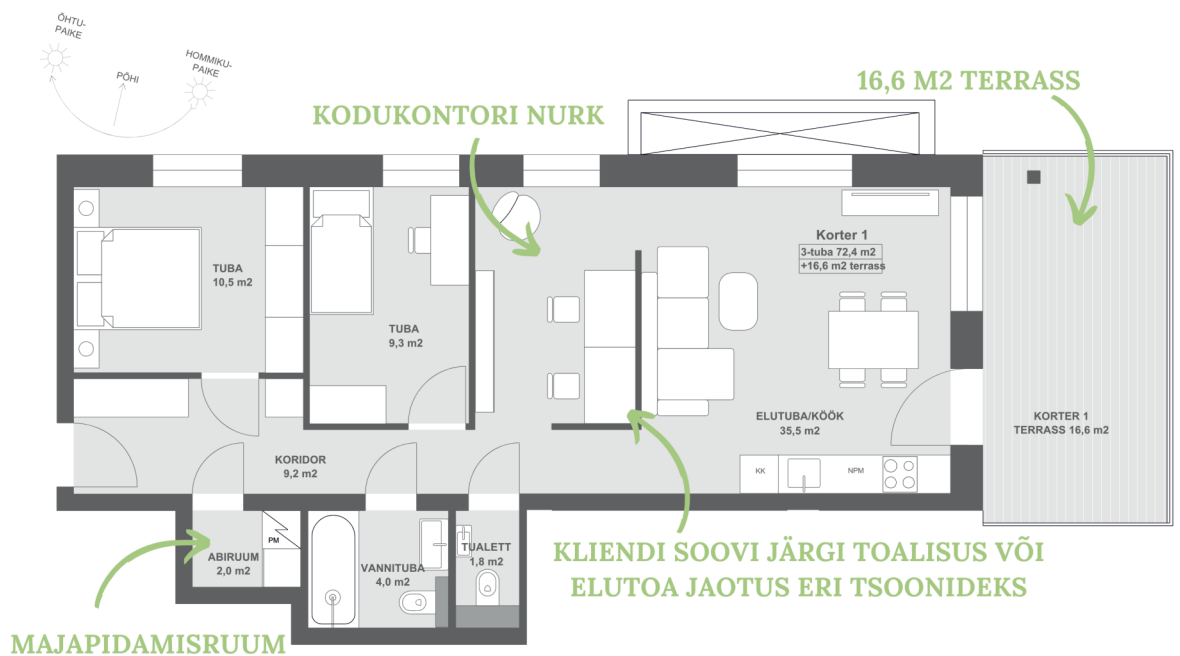

APARTMENT: 1
 FLOOR: 1
 NUMBER OF ROOMS: 3 or 4
 APARTMENT AREA: 72,4 m²
 TERRACE: 16,6 m²

1 Option

2 Option